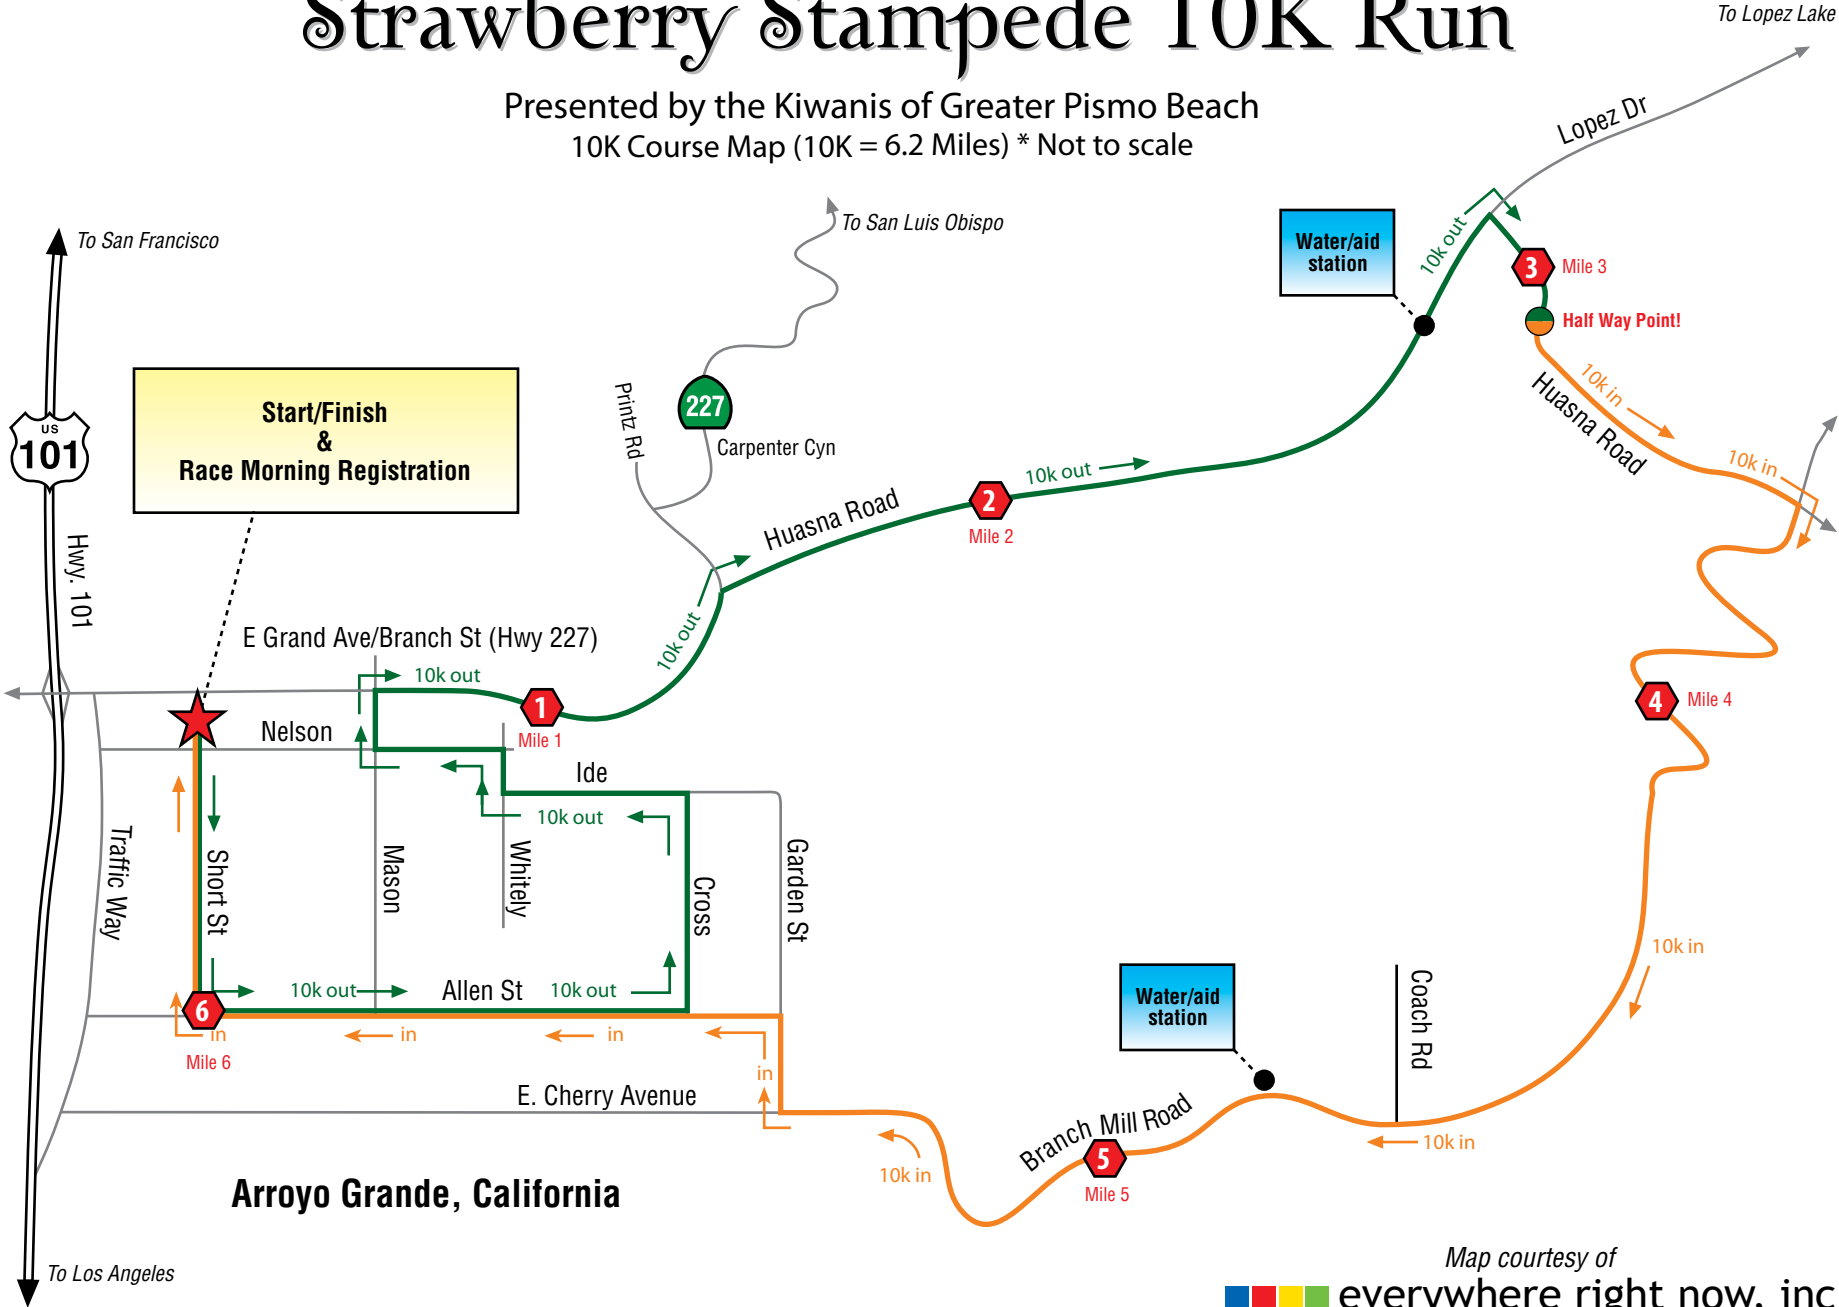

Strawberry Stampede 10K Run

Presented by the Kiwanis of Greater Pismo Beach
10K Course Map (10K = 6.2 Miles) * Not to scale

Arroyo Grande, California

Map courtesy of
 everywhere right now, inc
www.EverywhereRightNow.com
© Copyright Everywhere Right Now, Inc. 2012. All rights reserved.